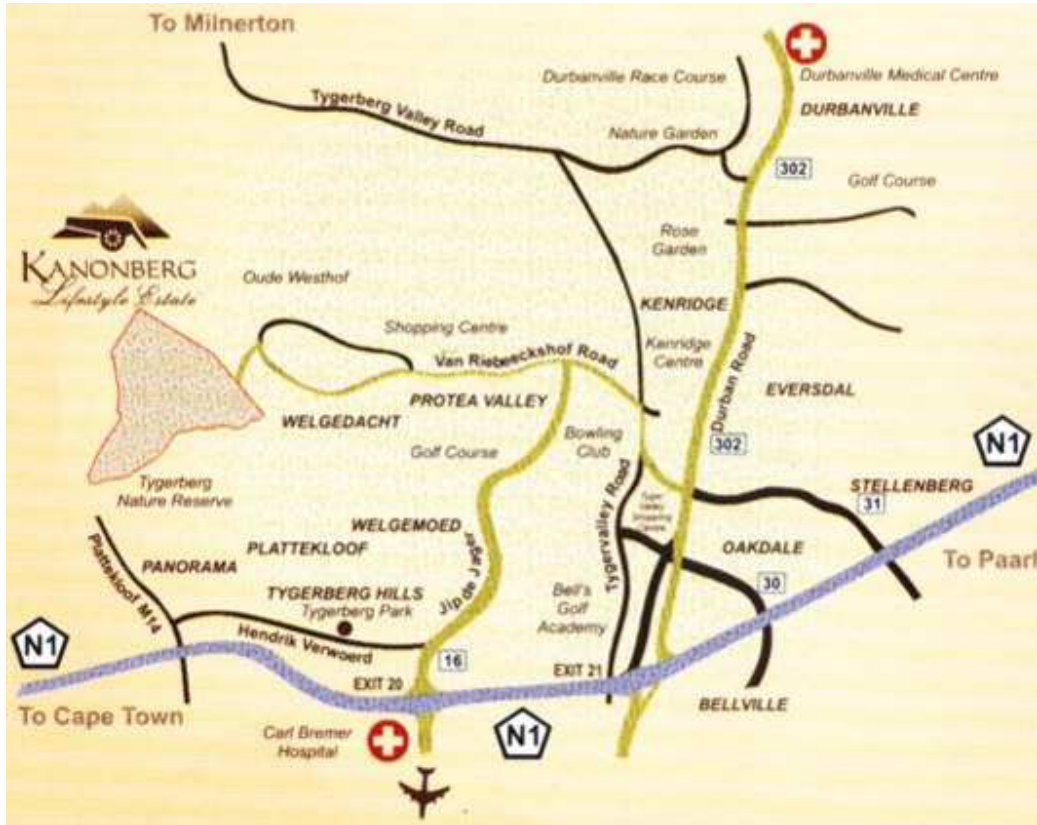

Symphonia

20 Magasyn Avenue, Kanonberg Lifestyle Estate, Bellville, 7530

Office: 021 913 3507

Directions:

Driving north from Cape Town on the N1, take the Jip de Jager off ramp to the left.

When coming from Durbanville/Bellville on the N1, take the Jip de Jager off ramp to the left. Turn left at the traffic light into Jip de Jager.

Follow Jip de Jager through Welgemoed until it intersects with Van Riebeeckshof Road (at the bottom of the hill). At this set of traffic lights, turn left into Van Riebeeckshof Road.

Go past the entrance to Welgedacht.

Just after Oude Westhof Village Square, turn left into Pontac Road.

Go up the hill. Enter into a traffic circle and take the first exit to the left (Riesling Road).

Follow this road until you reach the end of the road and the entrance to Kanonberg Lifestyle Estate.

Sign in at security (Van Rhy's residence). Drive up the hill and turn right at the T-junction (by the cannon).

Follow Kanonier Cresc, go over the first circle and turn right at the second circle into Magasyn Avenue.

Go past the dam on your left.

Drive up the hill. Our office is on the right hand side, just where the road is turning to the left. It is a blue-grey building (20 Magasyn Avenue).